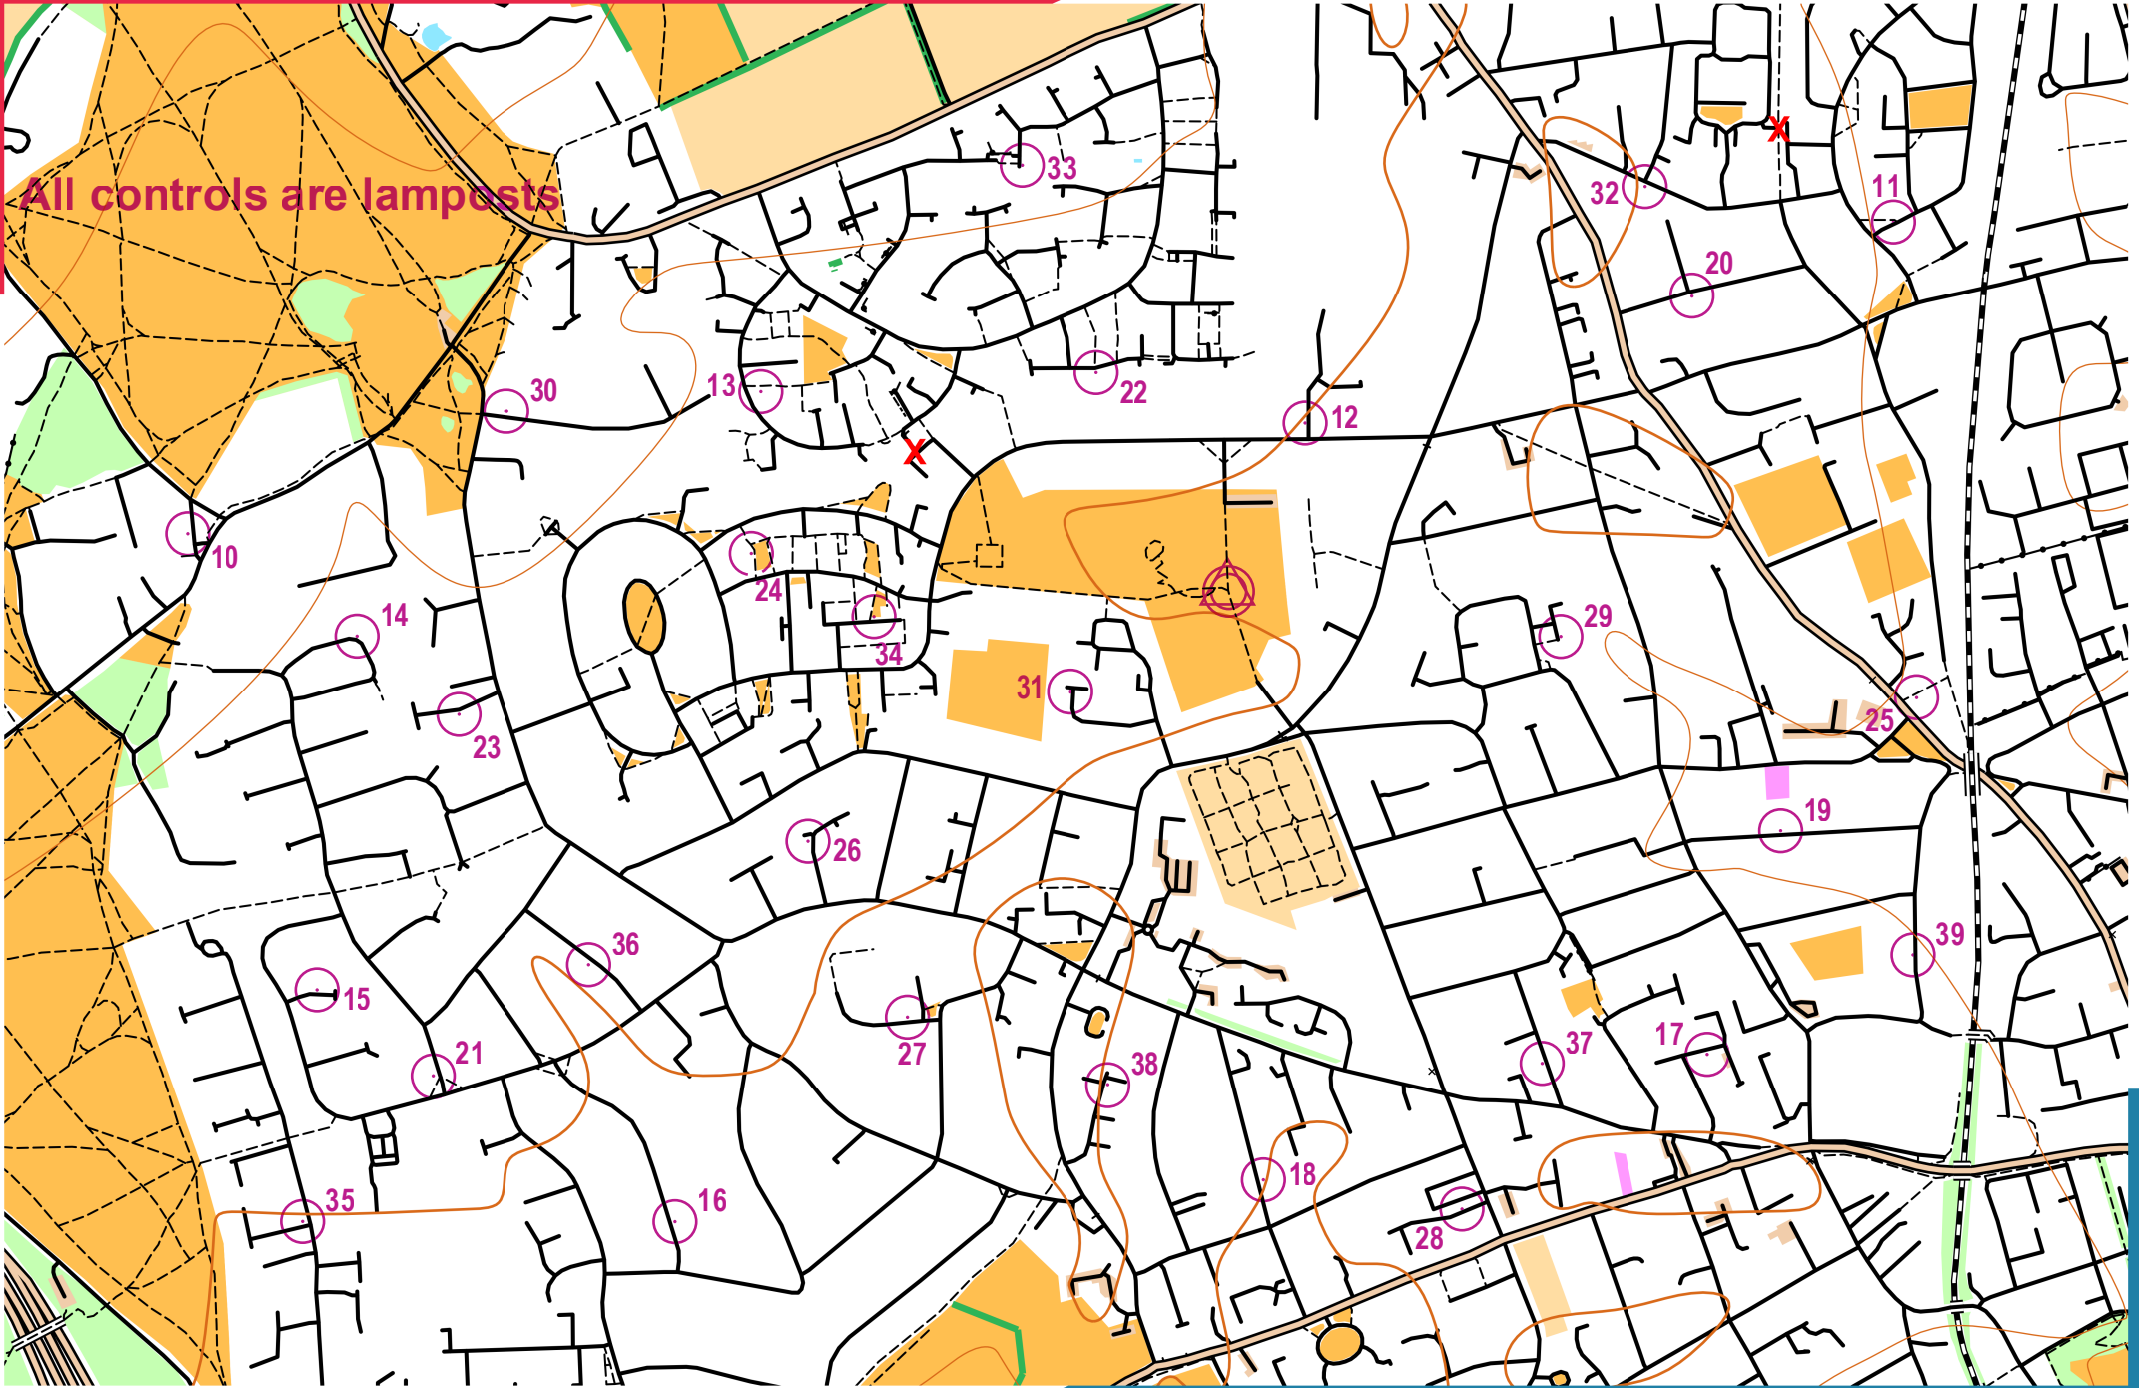

NORTH MAIDENHEAD

scale 1:10000, contours 10m
500m

All controls are lampposts