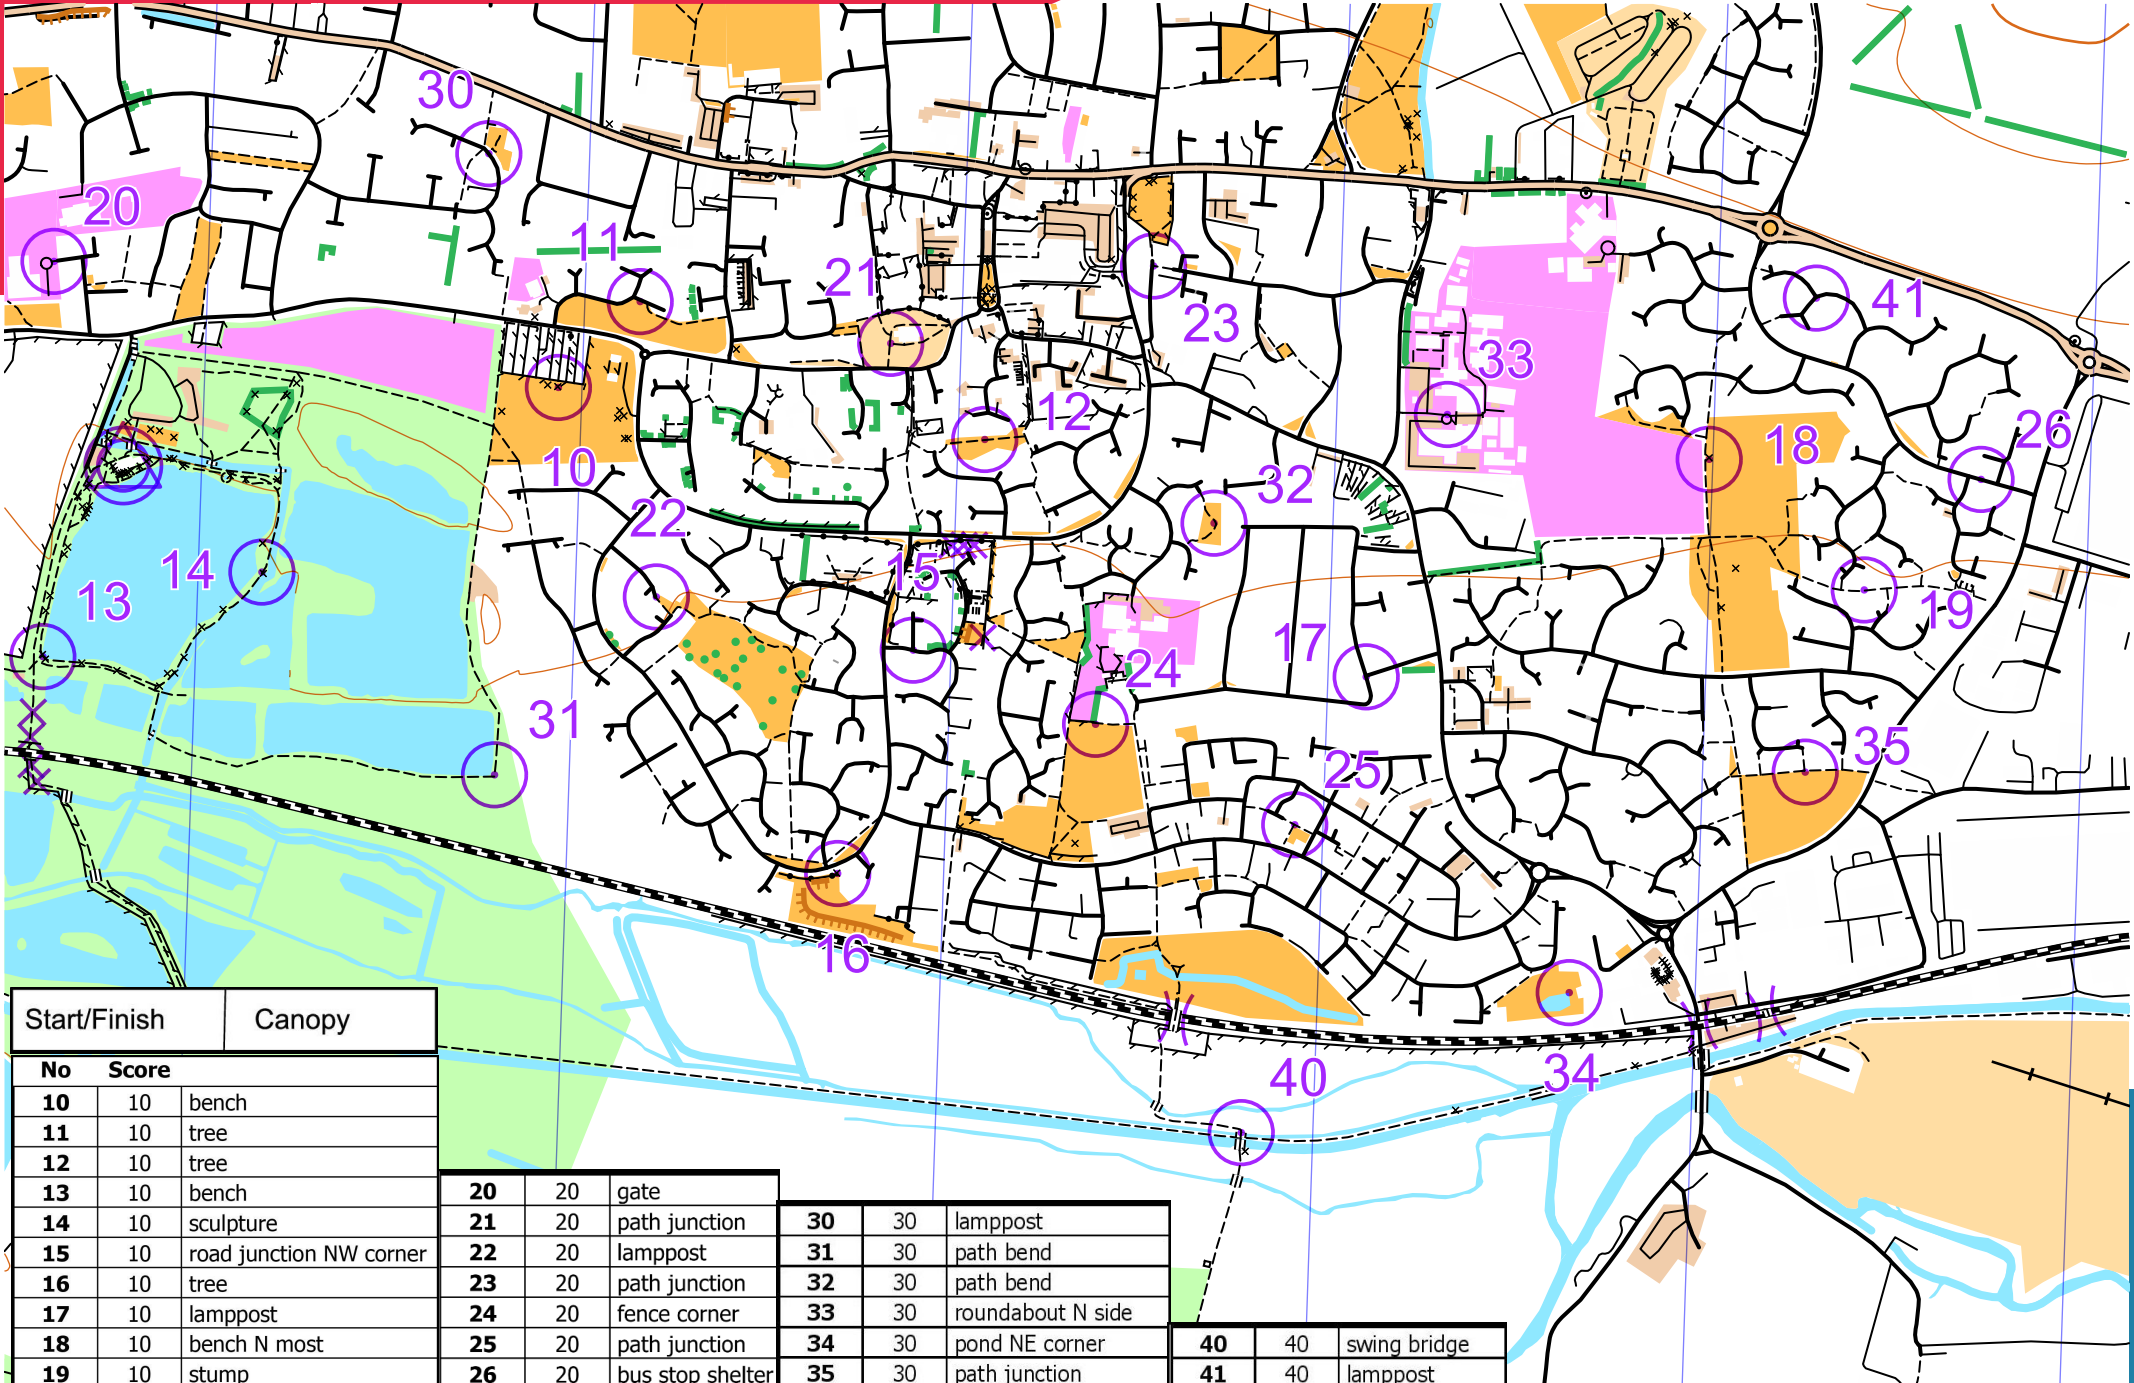

THATCHAM SOUTH

scale 1:10000, contours 10m
500m

Start/Finish		Canopy
No	Score	
10	10	bench
11	10	tree
12	10	tree
13	10	bench
14	10	sculpture
15	10	road junction NW corner
16	10	tree
17	10	lamppost
18	10	bench N most
19	10	stump

20	20	gate
21	20	path junction
22	20	lamppost
23	20	path junction
24	20	fence corner
25	20	path junction
26	20	bus stop shelter

30	30	lamppost
31	30	path bend
32	30	path bend
33	30	roundabout N side
34	30	pond NE corner
35	30	path junction

40	40	swing bridge
41	40	lamppost

Map data: © OpenStreetMap contributors; Open Database Licence
 Contours: OS data © Crown copyright & database right, OS 2013-2017
 OOM created by Oliver O'Brien. Make your own: <https://oomap.dna-software.co.uk/>